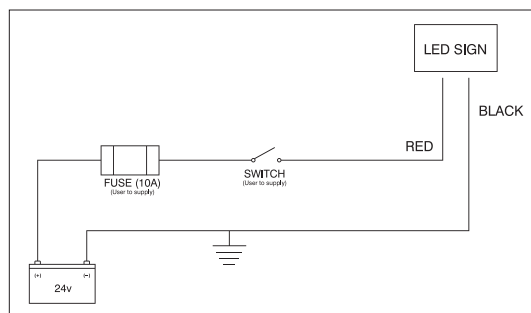

ROCK BOARD®

Medium LED Number Board

ROCK BOARD®
LED VEHICLE SIGNS

Part Number: DS-548

- Voltage: 24v
- Draw: 0.7 Amp @ 24v
- Display Character Height: 335mm
- Application: Trucks. Pair with Handrail Mounting Kit (Part No. BP15HD) and mount to the handrails of Diggers, Drills, & Loaders.
- Display: 1-5 Character Display
- Weight: 6.5kg
- Dimensions: (684mm W x 454mm H x 40mm D)