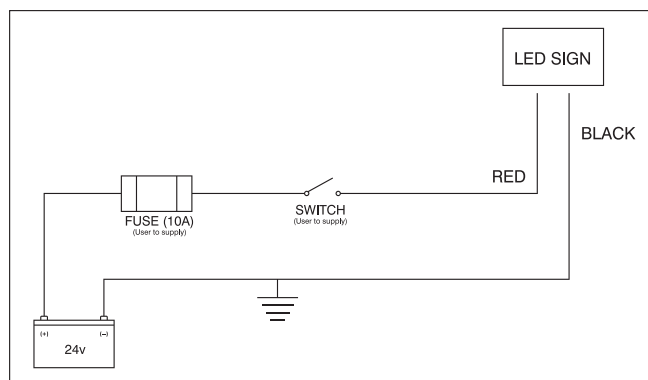

ROCK BOARD[®]

Large LED Number Board

ROCK BOARD[®]
LED VEHICLE SIGNS

Part Number: RB1000

- Voltage: 24v
- Draw: 1.0 Amp @ 24v
- Display Character Height: 434mm
- Application: Trucks, Excavators
- Display: 1-5 Character Display
- Weight: 14.5kg
- Dimensions: (1000mm W x 583mm H x 40mm D)