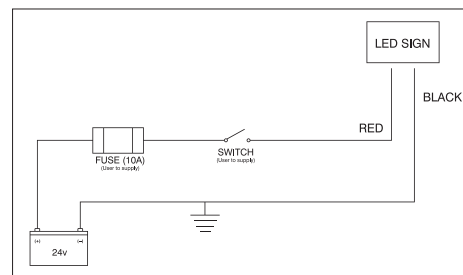

## Large LED Number Board

**ROCK BOARD<sup>®</sup>**  
LED VEHICLE SIGNS

### Part Number: RBM577

- Voltage: 24v
- Draw: 1.2 Amp @ 24v
- Display Character Height: 420mm
- Application: Trucks. Pair with Handrail Mounting Kit (Part No. BP15HD) and mount to the handrails of Diggers, Drills, & Loaders.
- Display: 3 Character Changeable Display
- Weight: 9.5kg
- Dimensions: (840mm W x 540mm H x 40mm D)