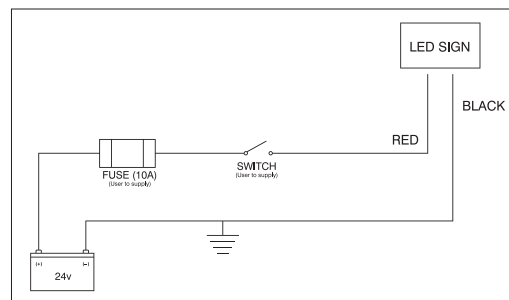

ROCK BOARD[®]

Vertical LED Number Board

ROCK BOARD[®]
LED VEHICLE SIGNS

Part Number: RBVERT

- Voltage: 24v
- Draw: 1.2 Amp @ 24v
- Vertical Display
- Application: Drill Rig Mast
- Display: 1-5 Character Display
- Weight: 8.3kg
- Dimensions:
(300mm W x 1200mm H x 40mm D)